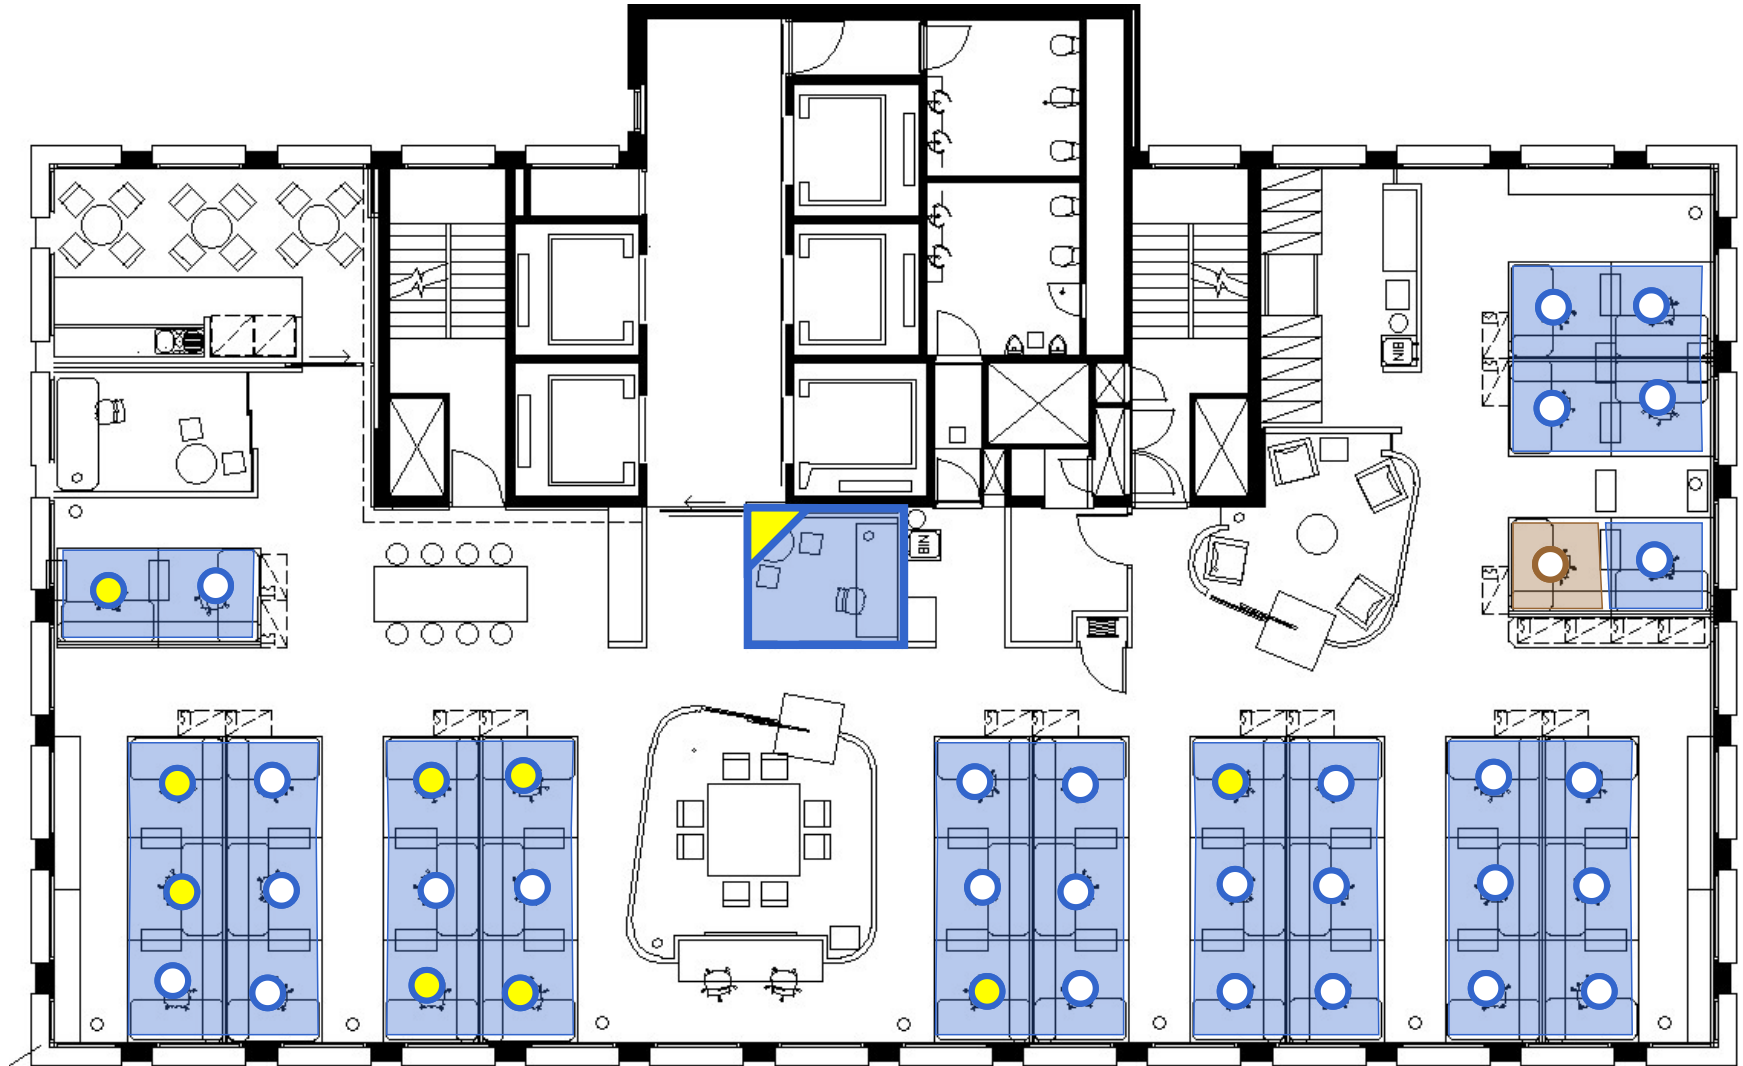

Teams

- Corporate Core - Total (808000)
- Westpac Consumer (187100)

Building No: 52633509 - 260 Queen Street, Brisbane, Level 17								
Division	Business Unit	Line of Business	Key	Team (Cost Centre)	Hood	Workpoints	Occupied	Unoccupied
Consumer	Westpac Consumer	Westpac Retail	A	PFS QLD (107950)		37	0	37
Group Business Units	Corporate Core - Total	Finance	B	Andy O'Neil Finance (508621)		1	0	1
Totals:						38	0	38